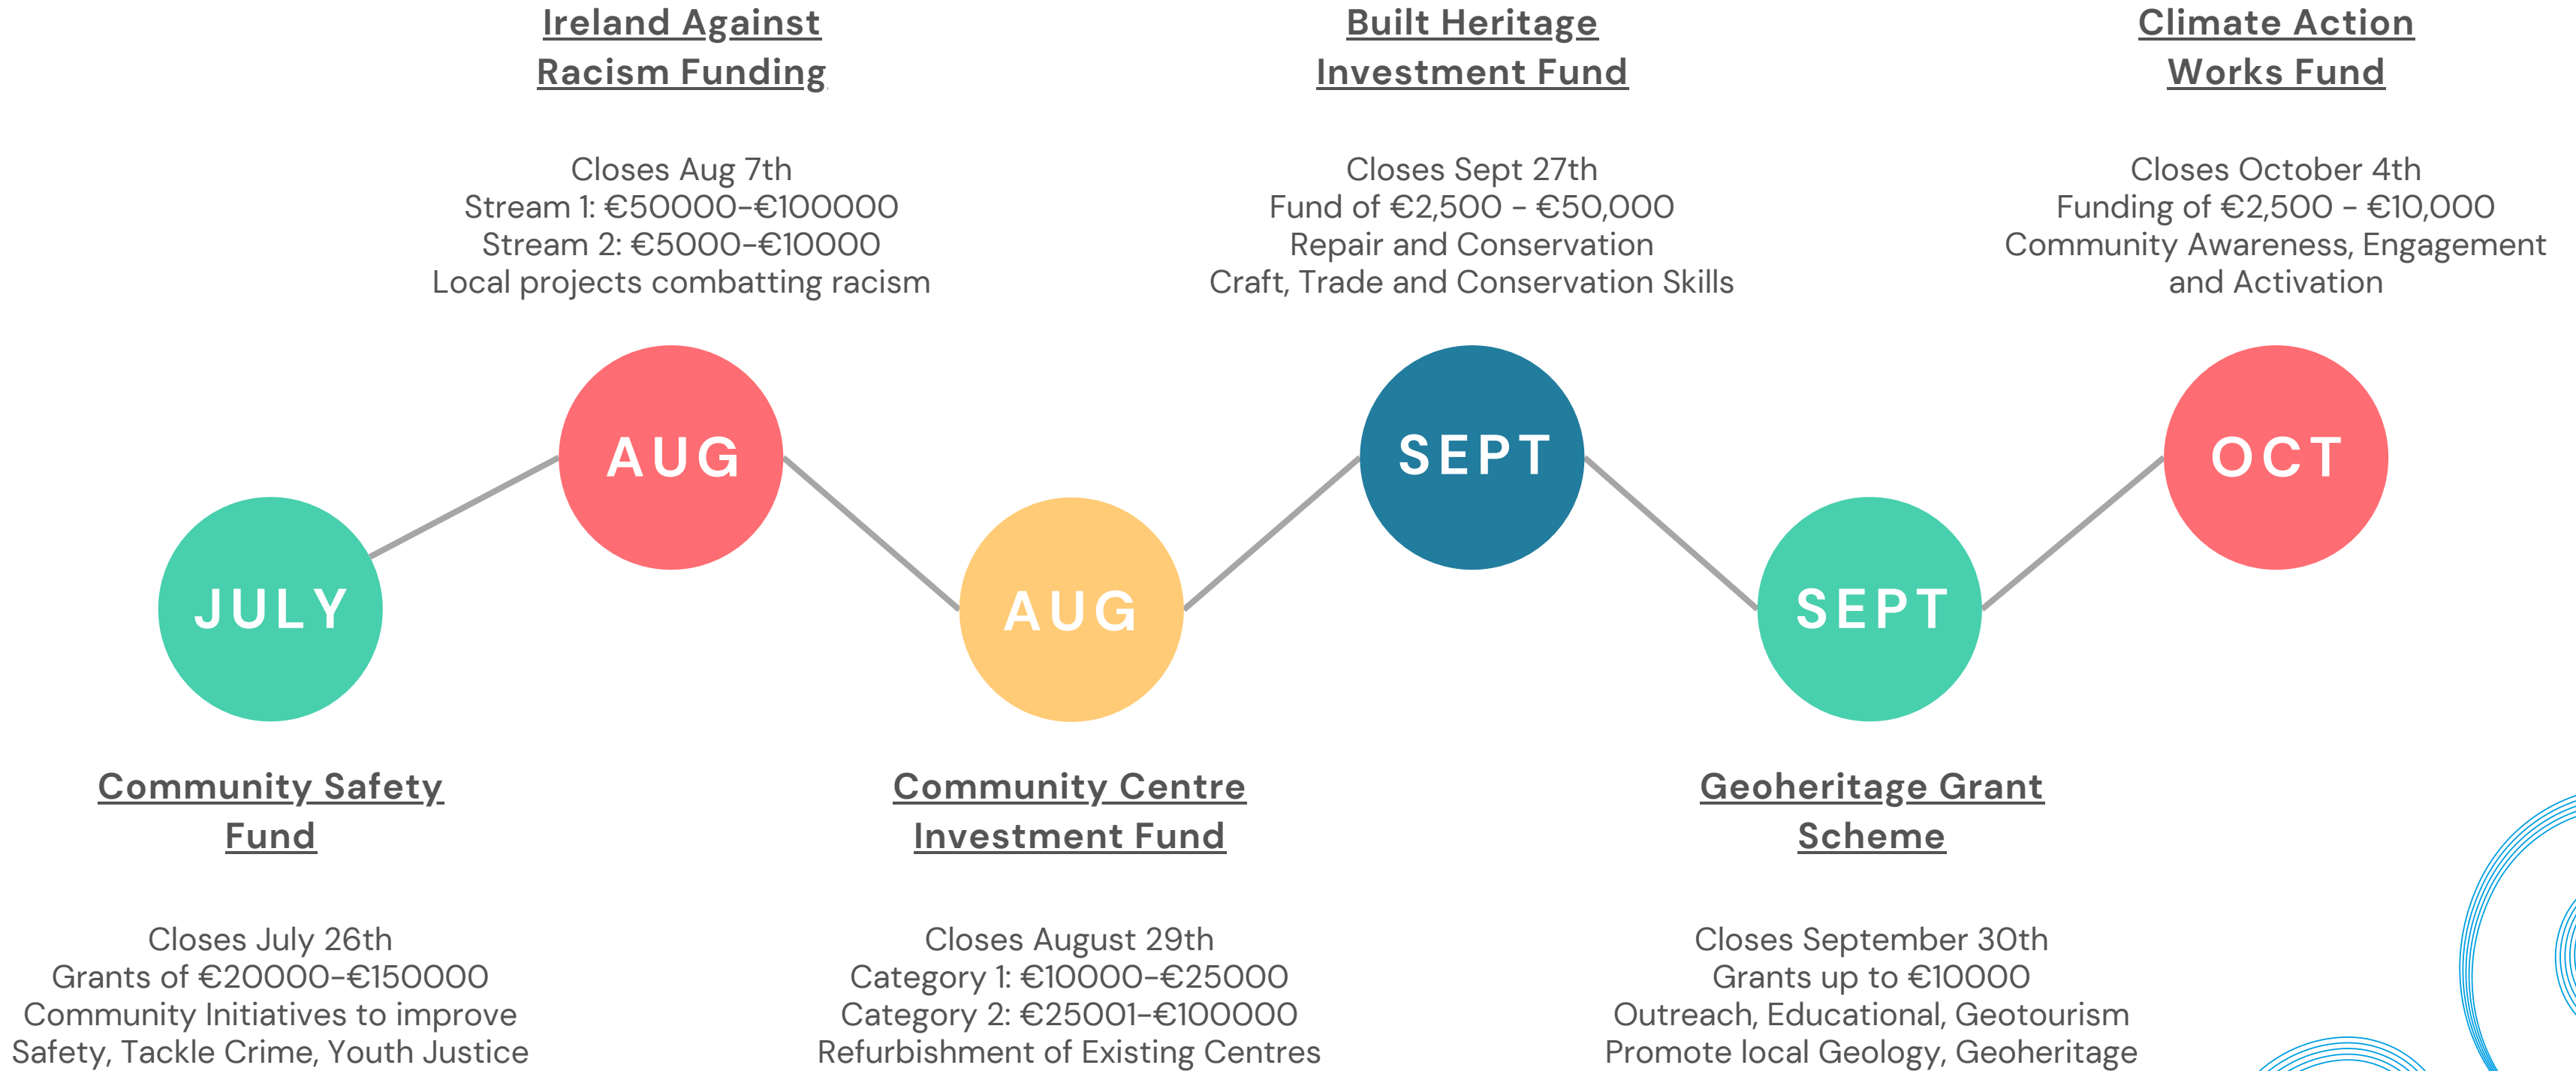

THE CALENDAR IS INTENDED FOR COMMUNITY GROUPS TO RESEARCH THE FUND THEY ARE INTERESTED IN APPLYING FOR AND GATHER THE BASIC INFORMATION, MAKING THE APPLICATION PROCESS LESS DAUNTING.

THESE FUNDING PROJECTS WERE AVAILABLE ACROSS 2024, AND THAT IS THE CLOSING DATE WE HAVE REFERENCED. SOME OF THE FUNDING HERE MAY EITHER NOT BE CONTINUED IN 2025 OR MAY HAVE AN ALTERNATIVE DATE OR DETAILS.

Kingspan
Kickstart Sports

Annual Funding
Sports Groups: up to €2500
Individuals: up to €1000
Support grass root sports clubs

National Lottery
Good Causes

Closes April 12th
€10000 oer award
7 Categories
Competitive Scheme

Meath Arts
Grants

Closes May 30th
Up to €3000
Artists, Arts Festivals
Development and Awards

Culture Night
Fund

Closes June 28th
Up to €1000
Support Culture Night Event
Artists, Venues, Cultural Groups

GRANTS TIMELINE

GRANTS TIMELINE

META Data
Centre Fund

Closes October 18th
Up to €25,000
Technology for Community Benefit
STEAM & Sustainable Communities

Inland Fisheries
Go Fishing Fund

Closes November 7th
Grants up to €5,000
Accessibility to Recreational Fishing
Equipment, Training, Awareness