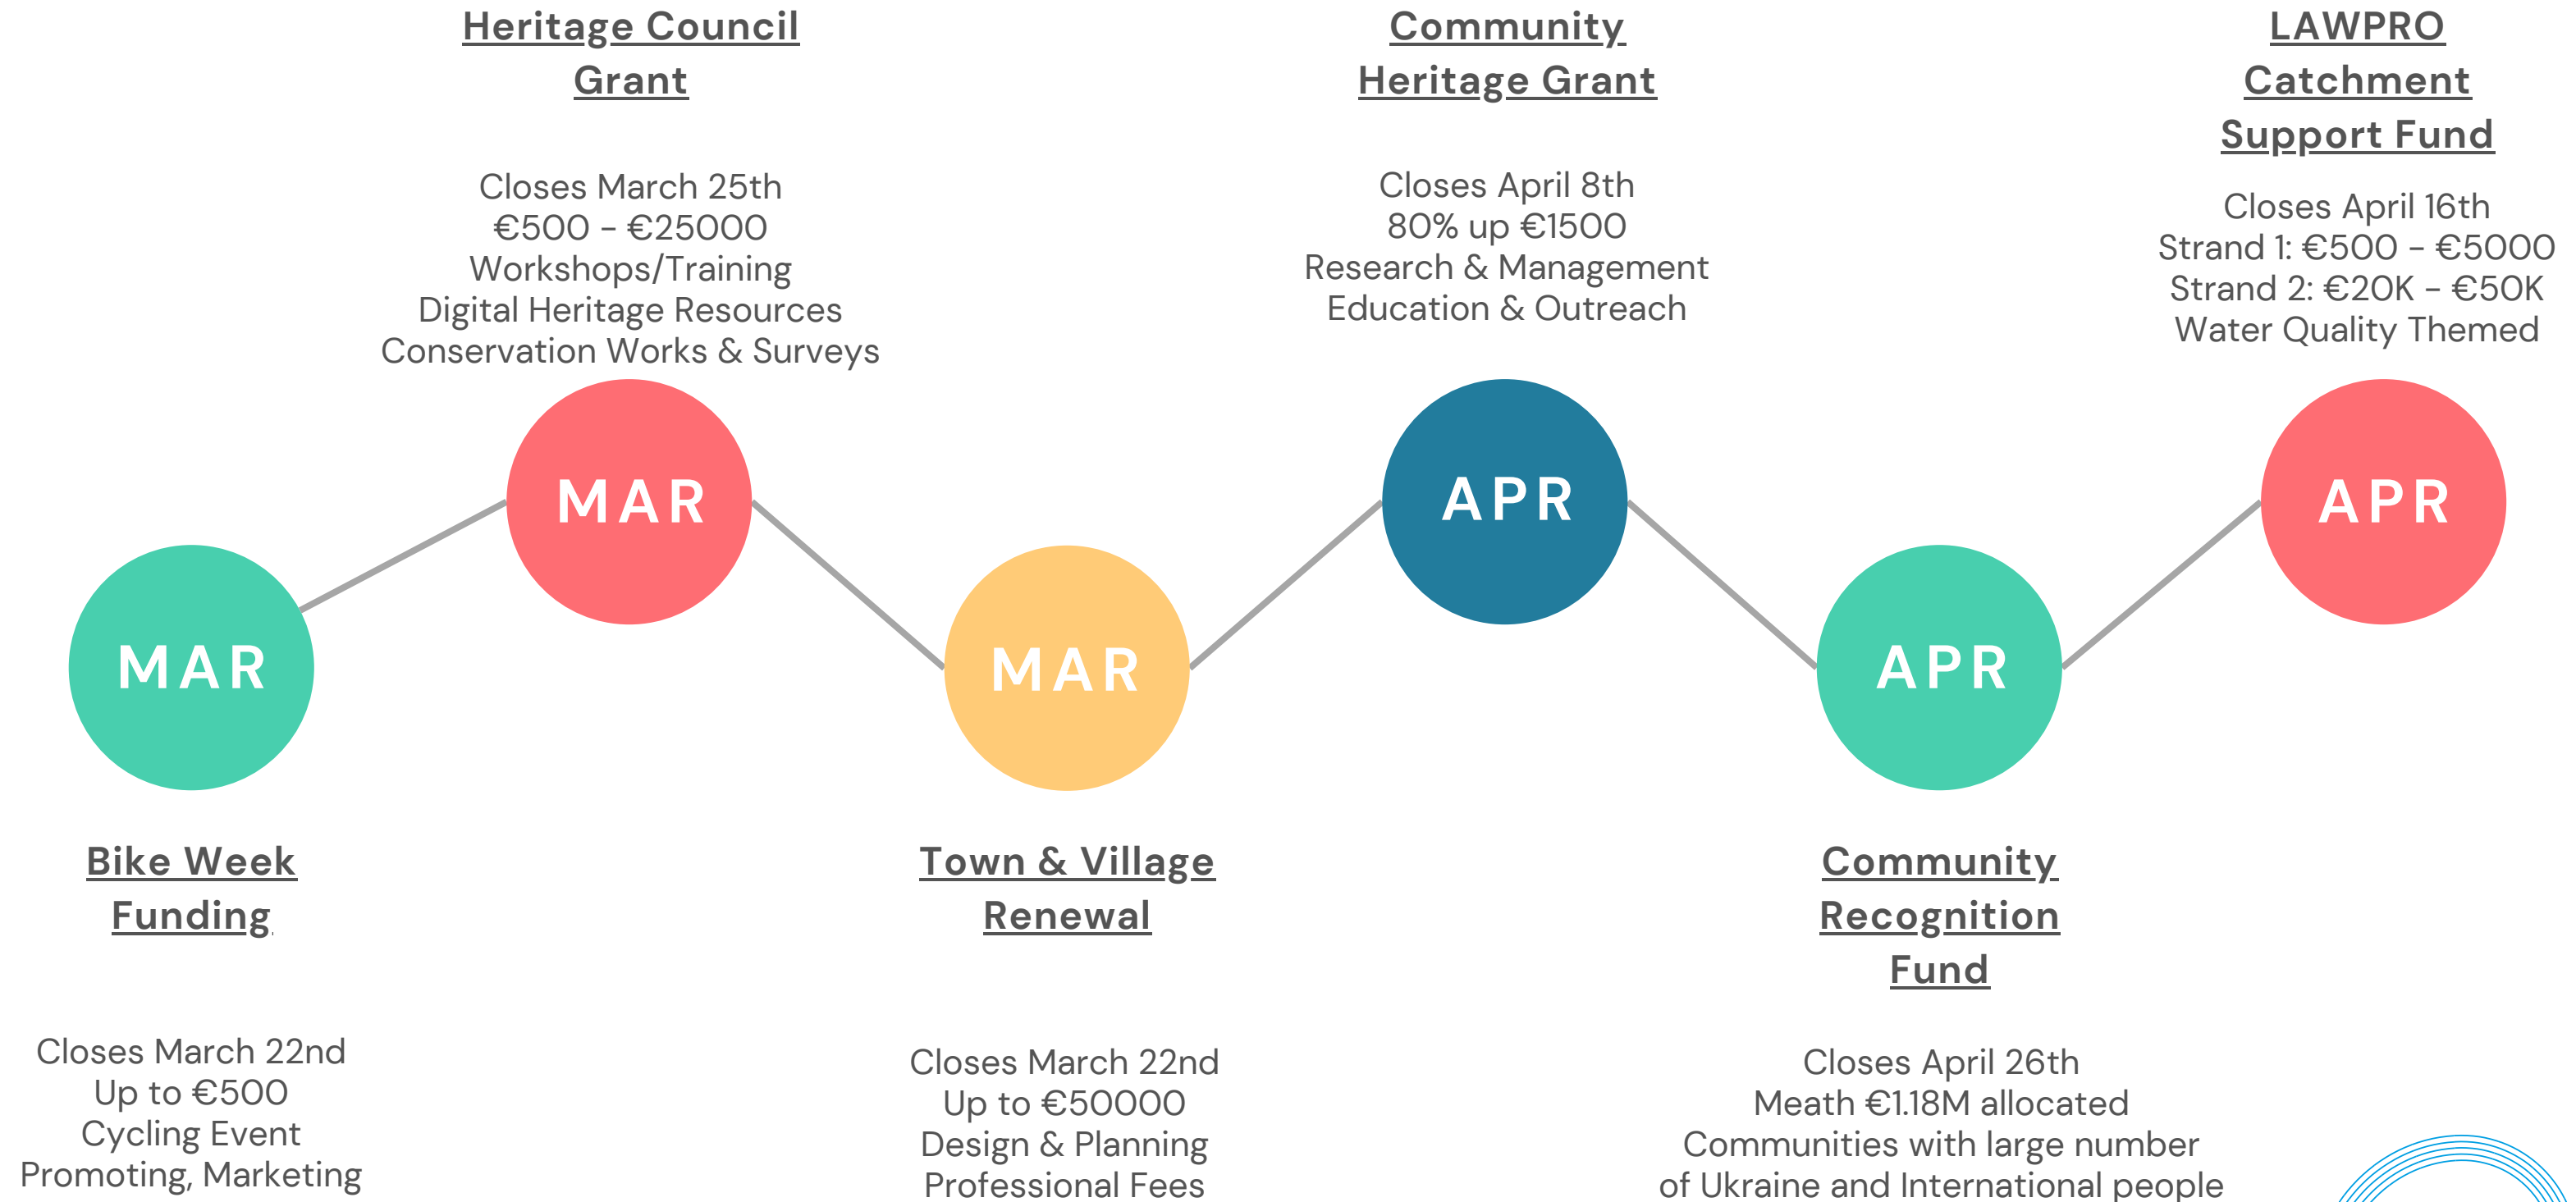

**Public
Participation
Network**
Meath

GRANTS & FUNDING

Calendar Guide for
Community & Voluntary Groups
2024-2025

THE FOLLOWING ARE BY NO MEANS AN EXHAUSTIVE LIST OF FUNDS, BUT RATHER A COMPILATION OF ALL THE ONES THAT OCCUR REGULARLY.

THE CALENDAR IS INTENDED FOR COMMUNITY GROUPS TO RESEARCH THE FUND THEY ARE INTERESTED IN APPLYING FOR AND GATHER THE BASIC INFORMATION, MAKING THE APPLICATION PROCESS LESS DAUNTING.

THESE FUNDING PROJECTS WERE AVAILABLE ACROSS 2024, AND THAT IS THE CLOSING DATE WE HAVE REFERENCED. SOME OF THE FUNDING HERE MAY EITHER NOT BE CONTINUED IN 2025 OR MAY HAVE AN ALTERNATIVE DATE OR DETAILS.

IN THAT CASE, WE WOULD ENCOURAGE YOU TO KEEP AN EYE ON THE PPN NEWSLETTER ISSUED FORTNIGHTLY FOR THE MOST UP TO DATE LIST OF CURRENTLY AVAILABLE FUNDS.

**THERE IS NO POWER
FOR CHANGE GREATER
THAN A COMMUNITY
DISCOVERING WHAT IT
CARES ABOUT**

GRANTS TIMELINE

GRANTS TIMELINE

GRANTS TIMELINE

Coca-Cola
Thank You Fund

Closes May 24th
Fund of €200,000
Youth Projects
Learning & Sustainable Development

Music Capital
Scheme

Closes June 25th
Fund of €542,000
Non-professional, Emerging and
Established Performers