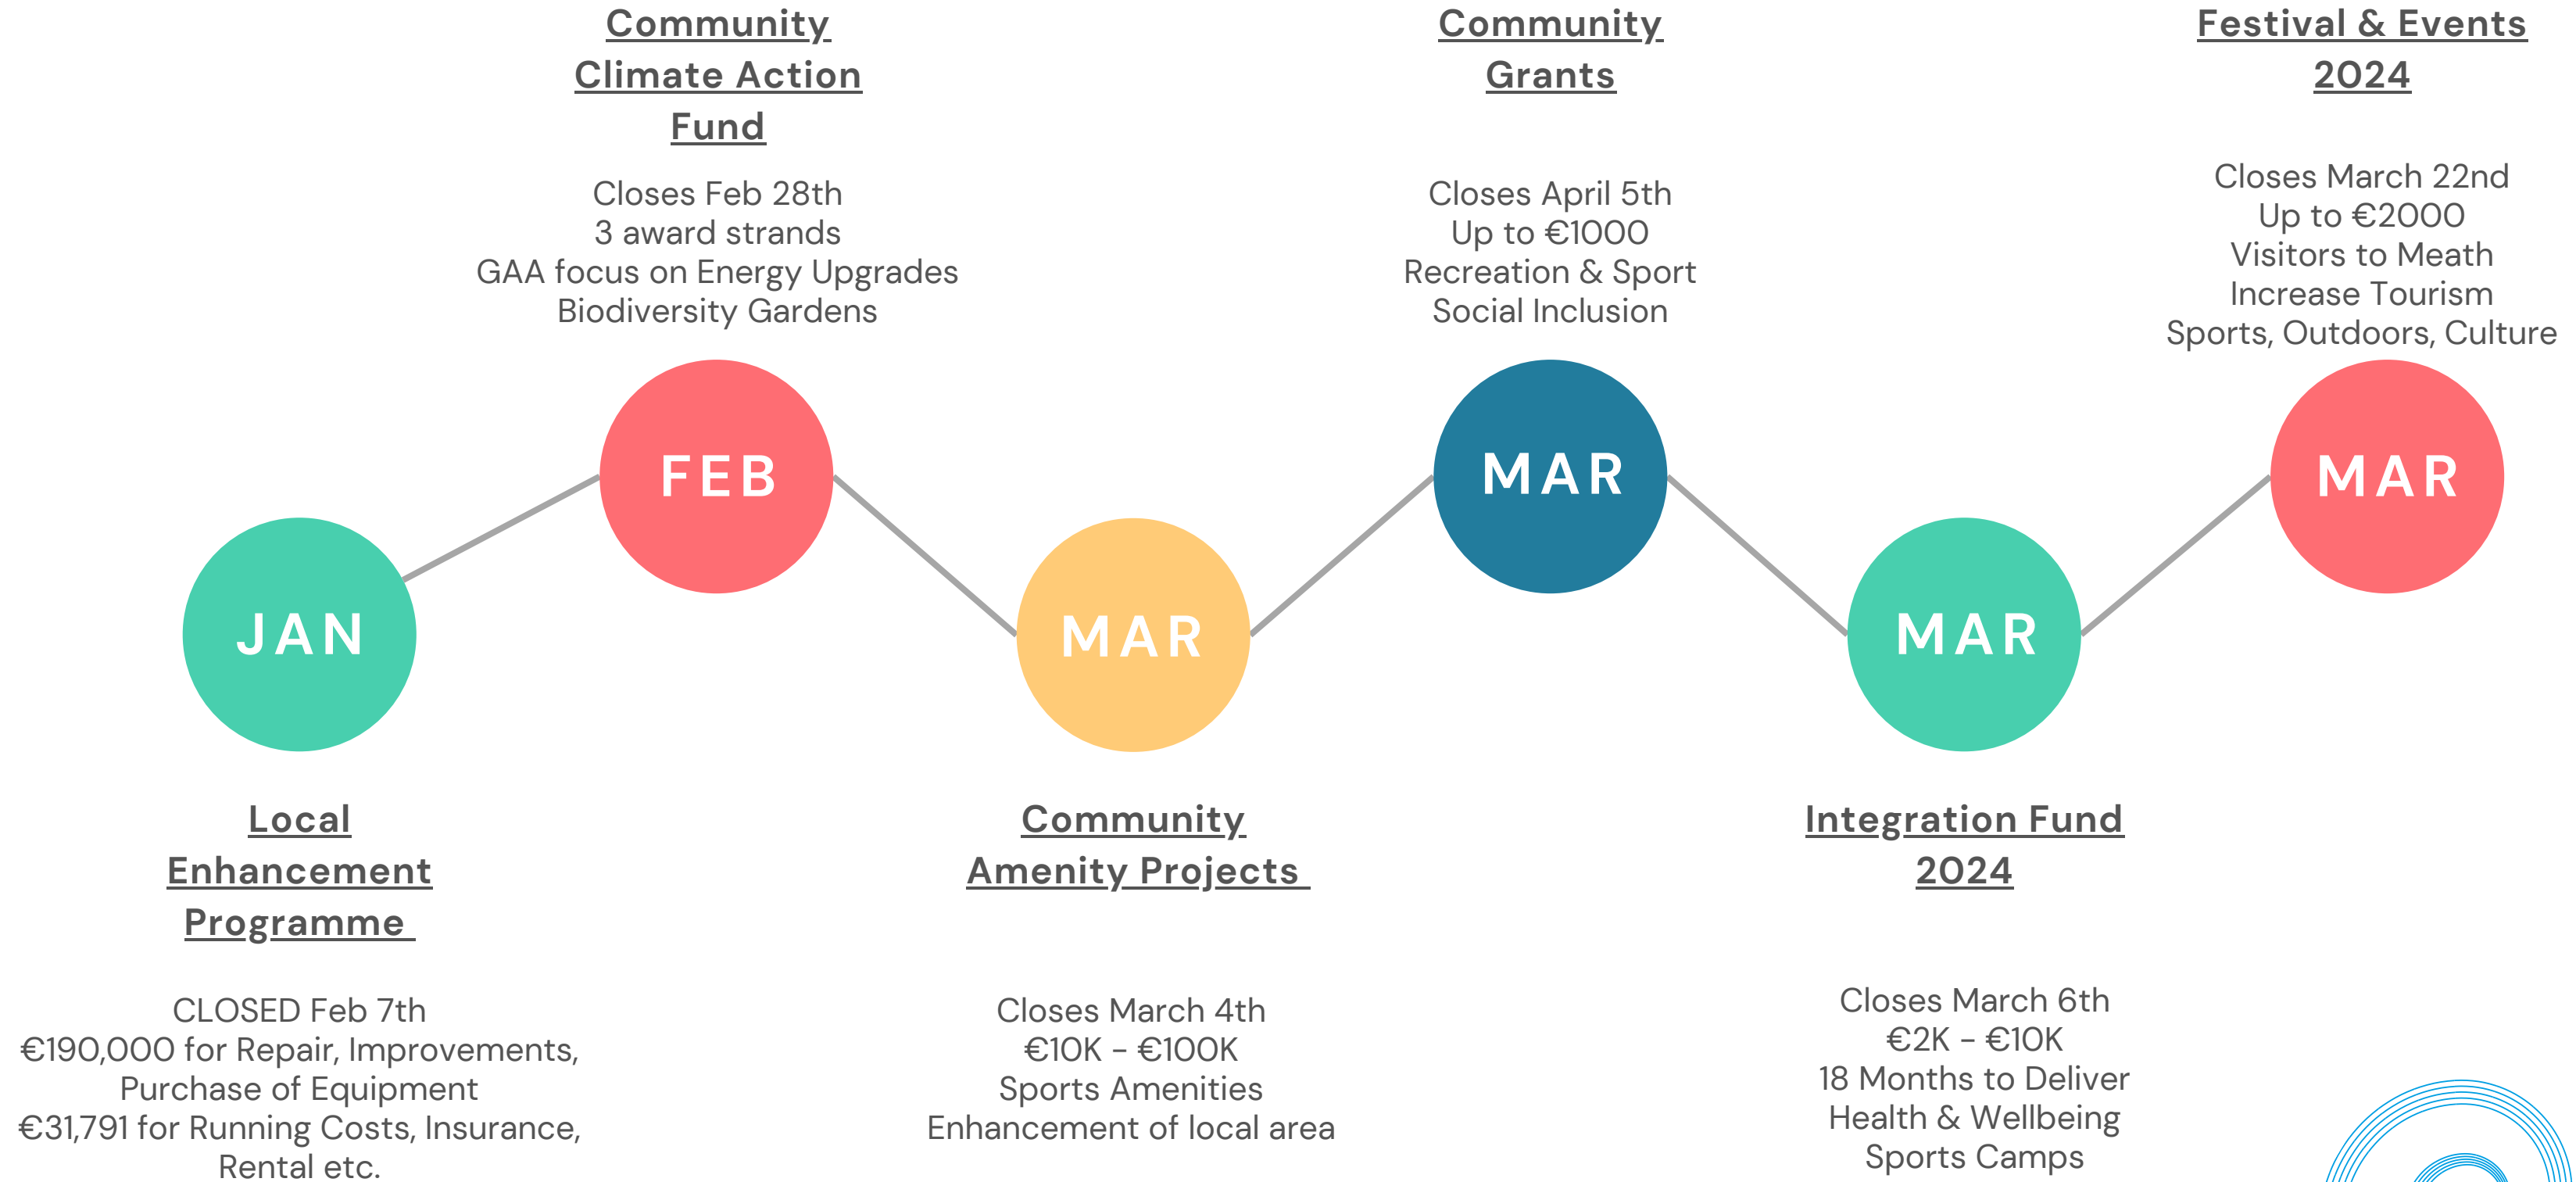

GRANTS TIMELINE